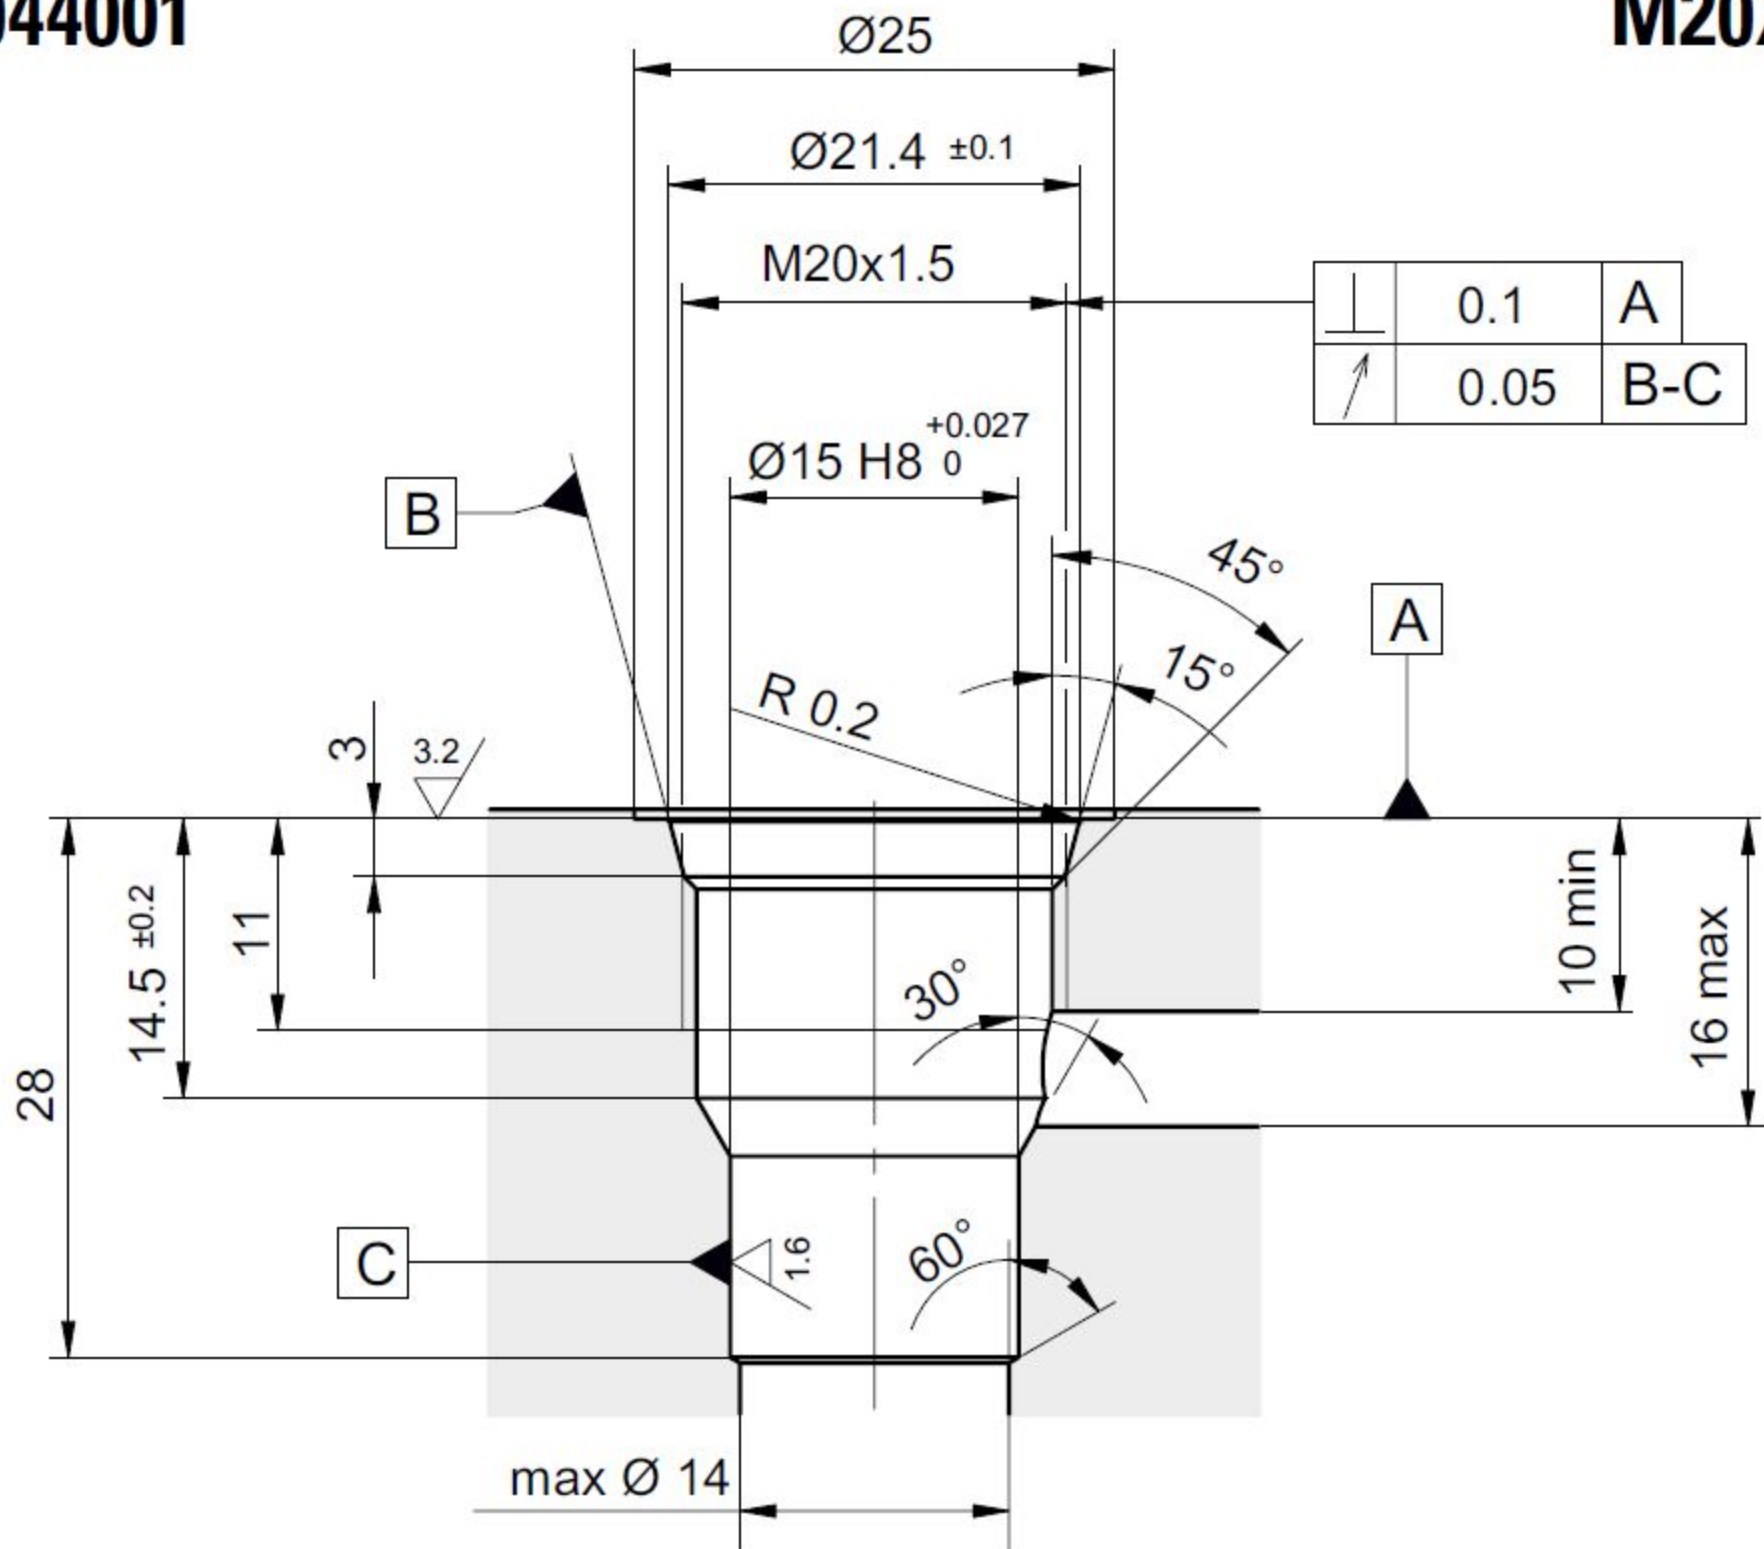

CN044001

M20X1.5

Plugs compatibility:

R78300562