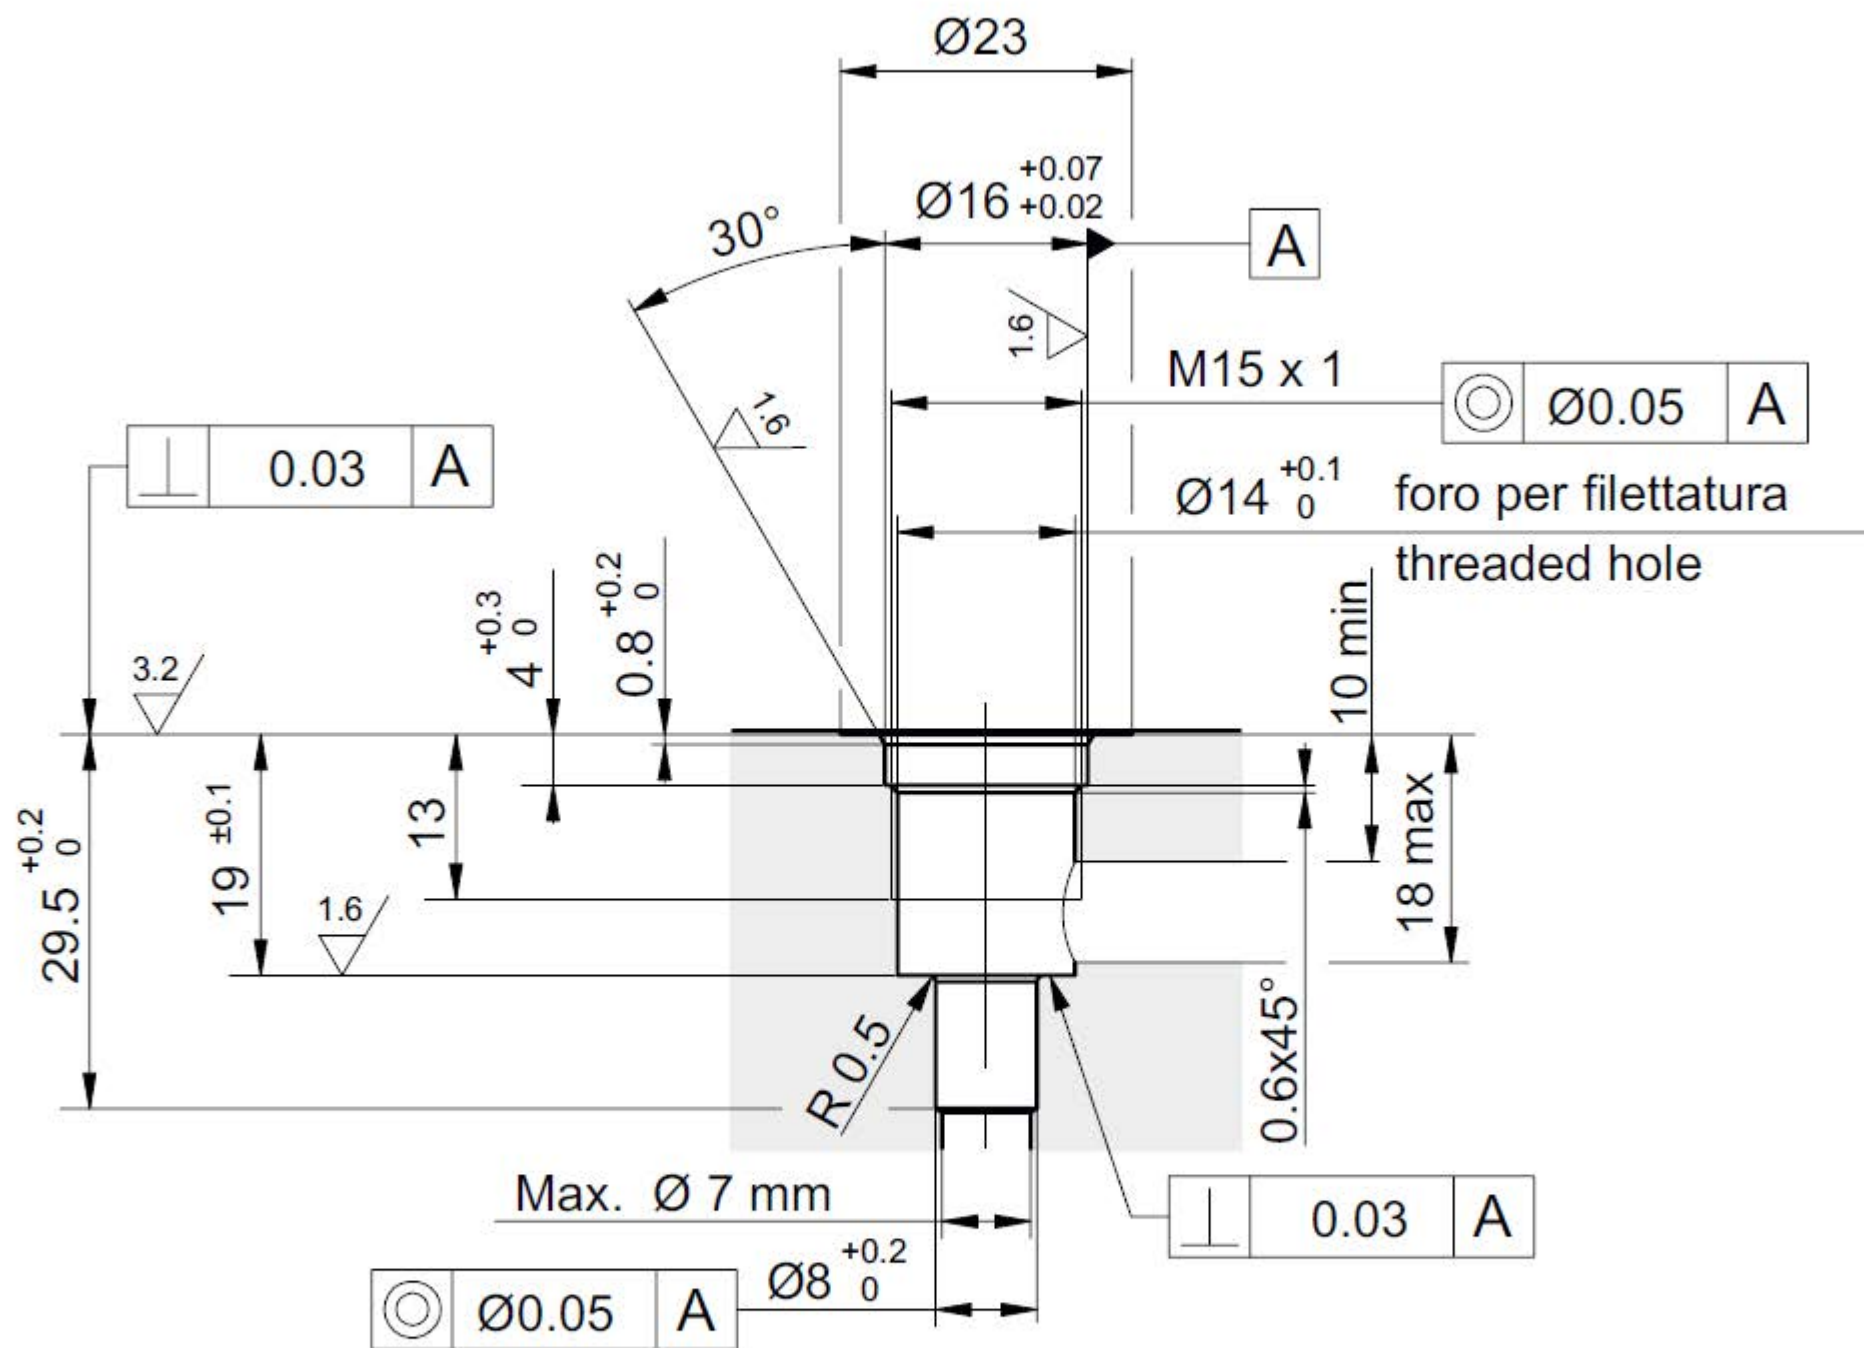

CN033001

M15X1

Plugs compatibility:

20019700

20021300