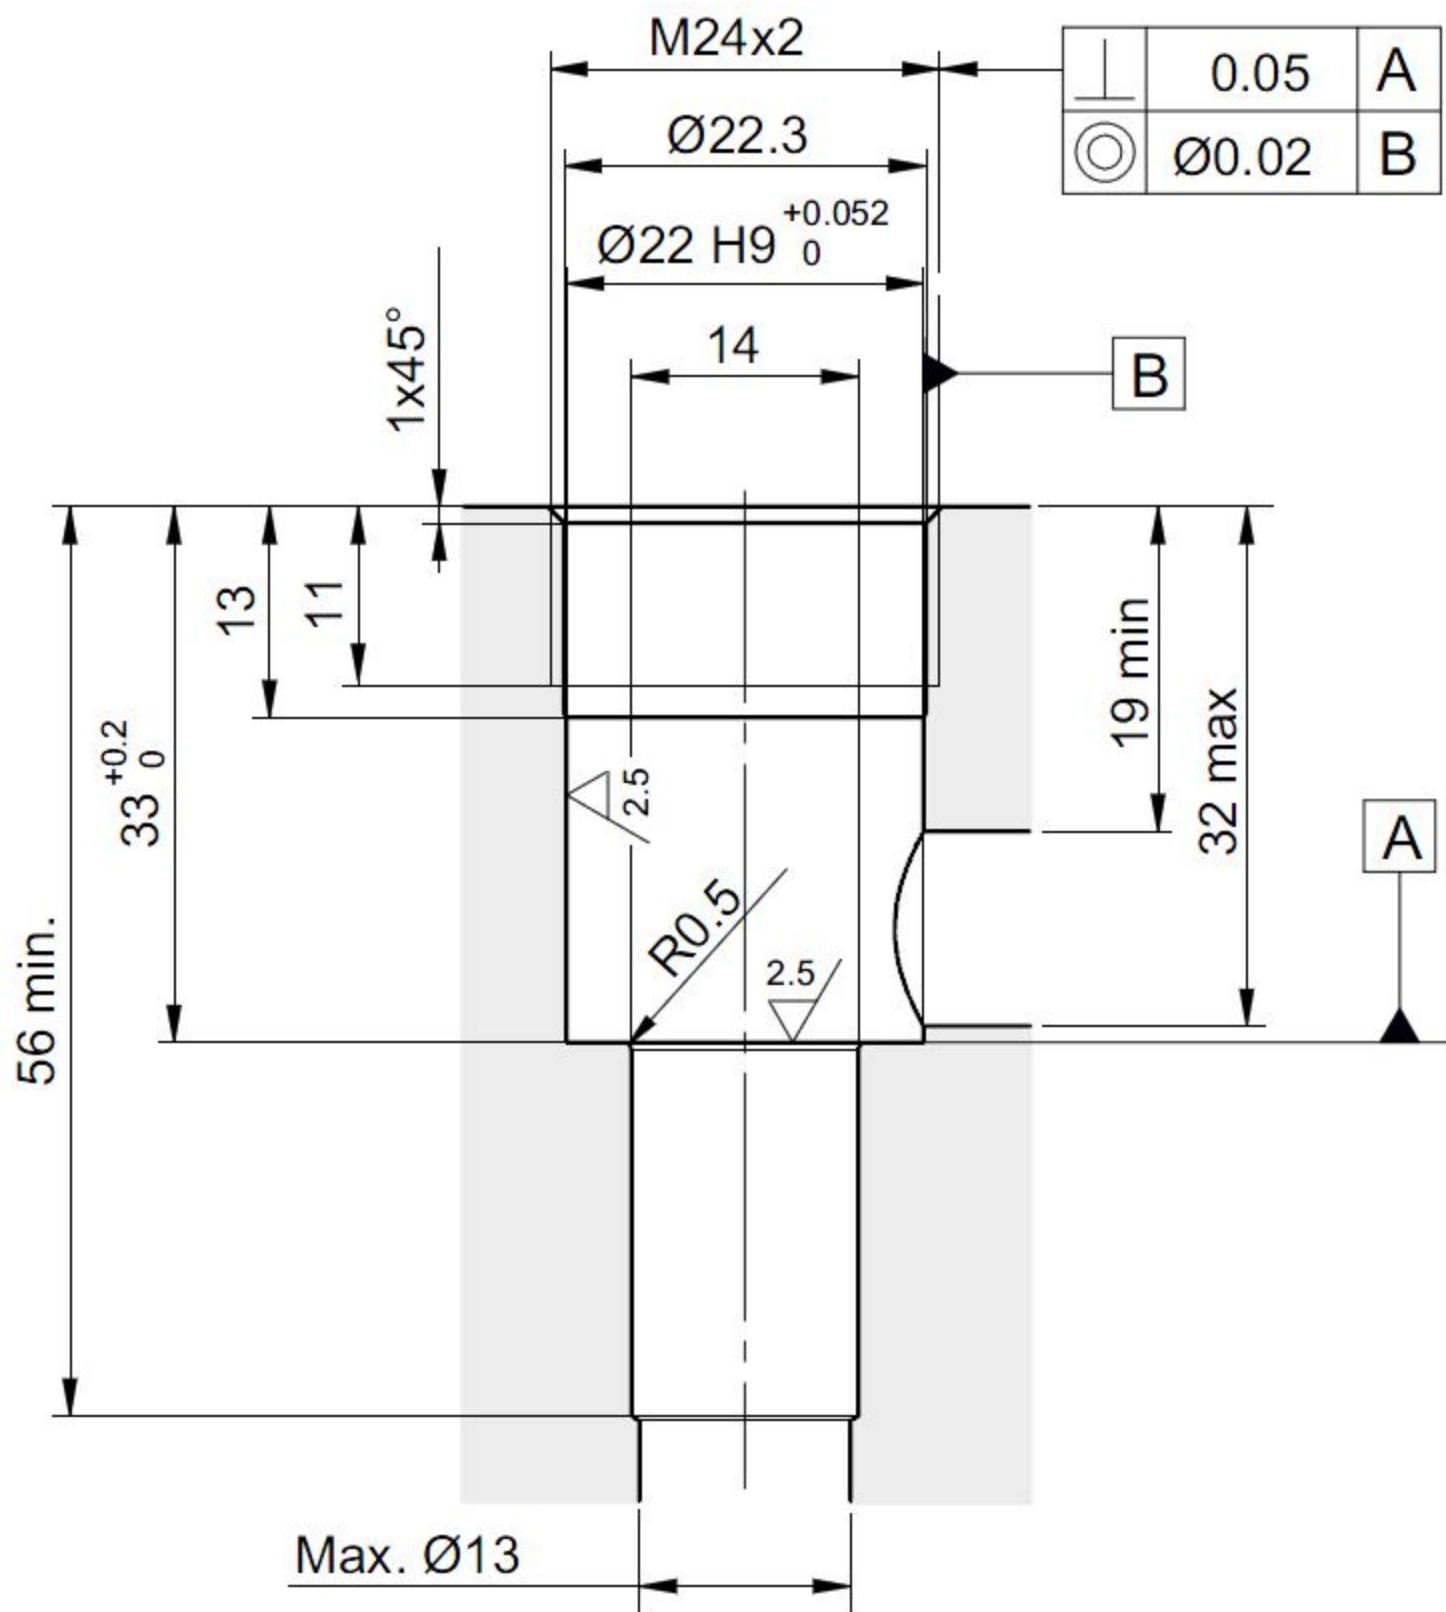

CN051001

M24X2

Plugs compatibility:

R78300564