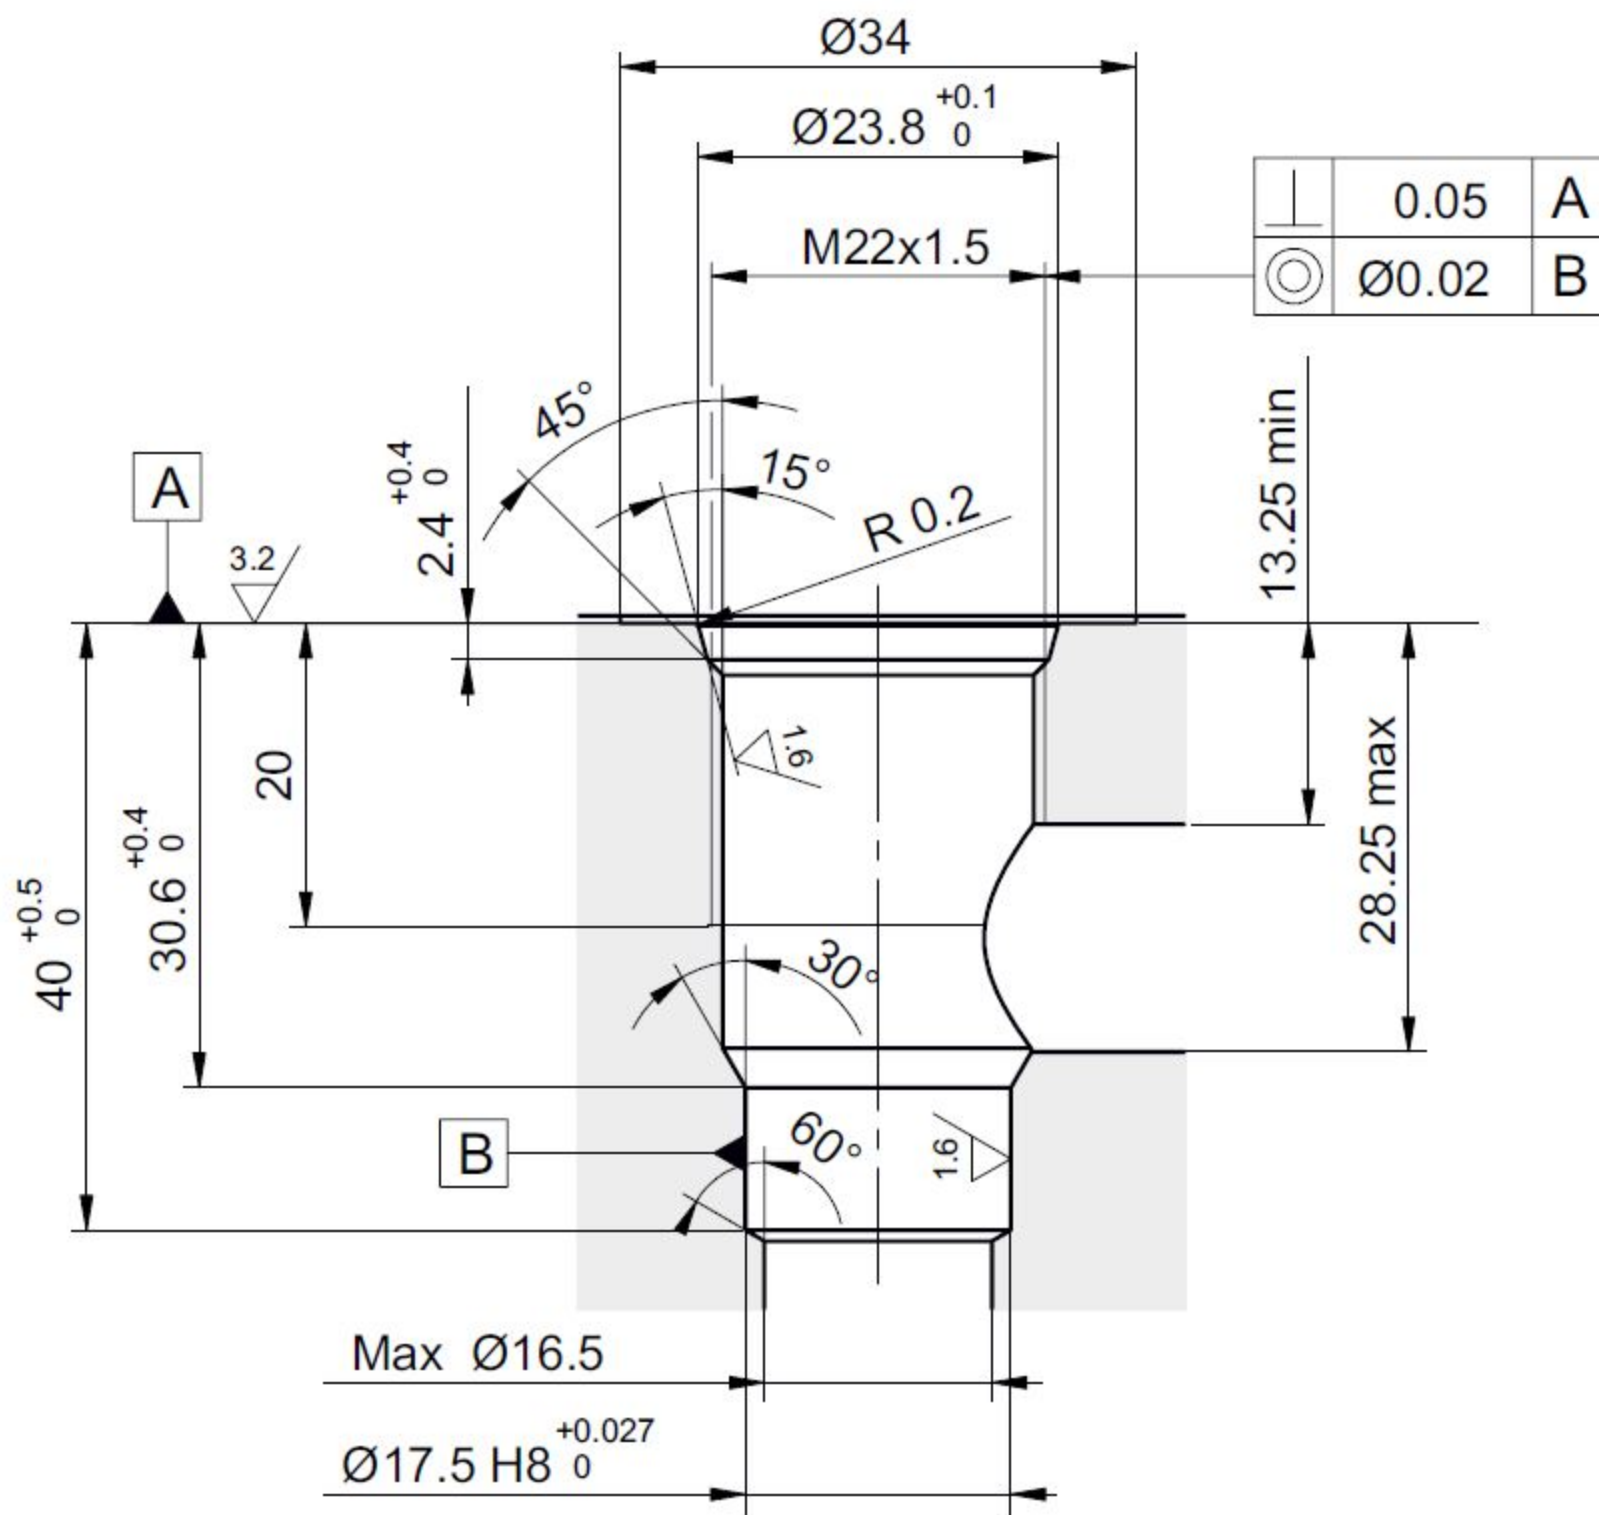

CN047003

M22X1.5

Plugs compatibility:

R78400A17