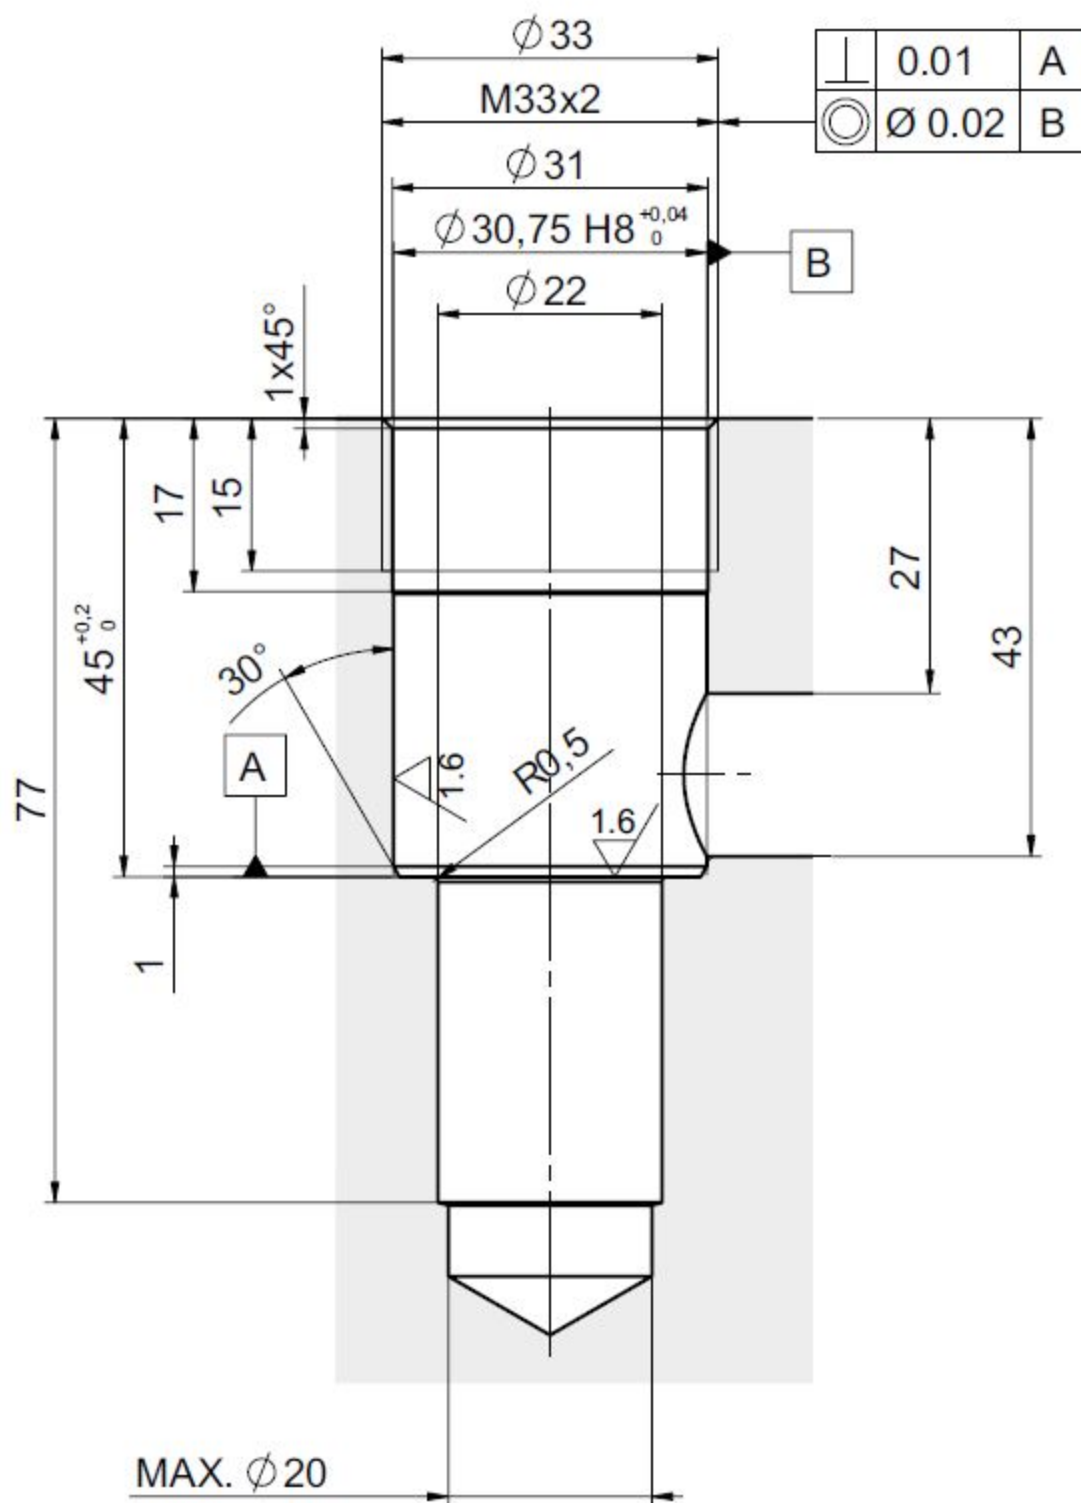

CN070001

M33X2

Plugs compatibility:

R78400568