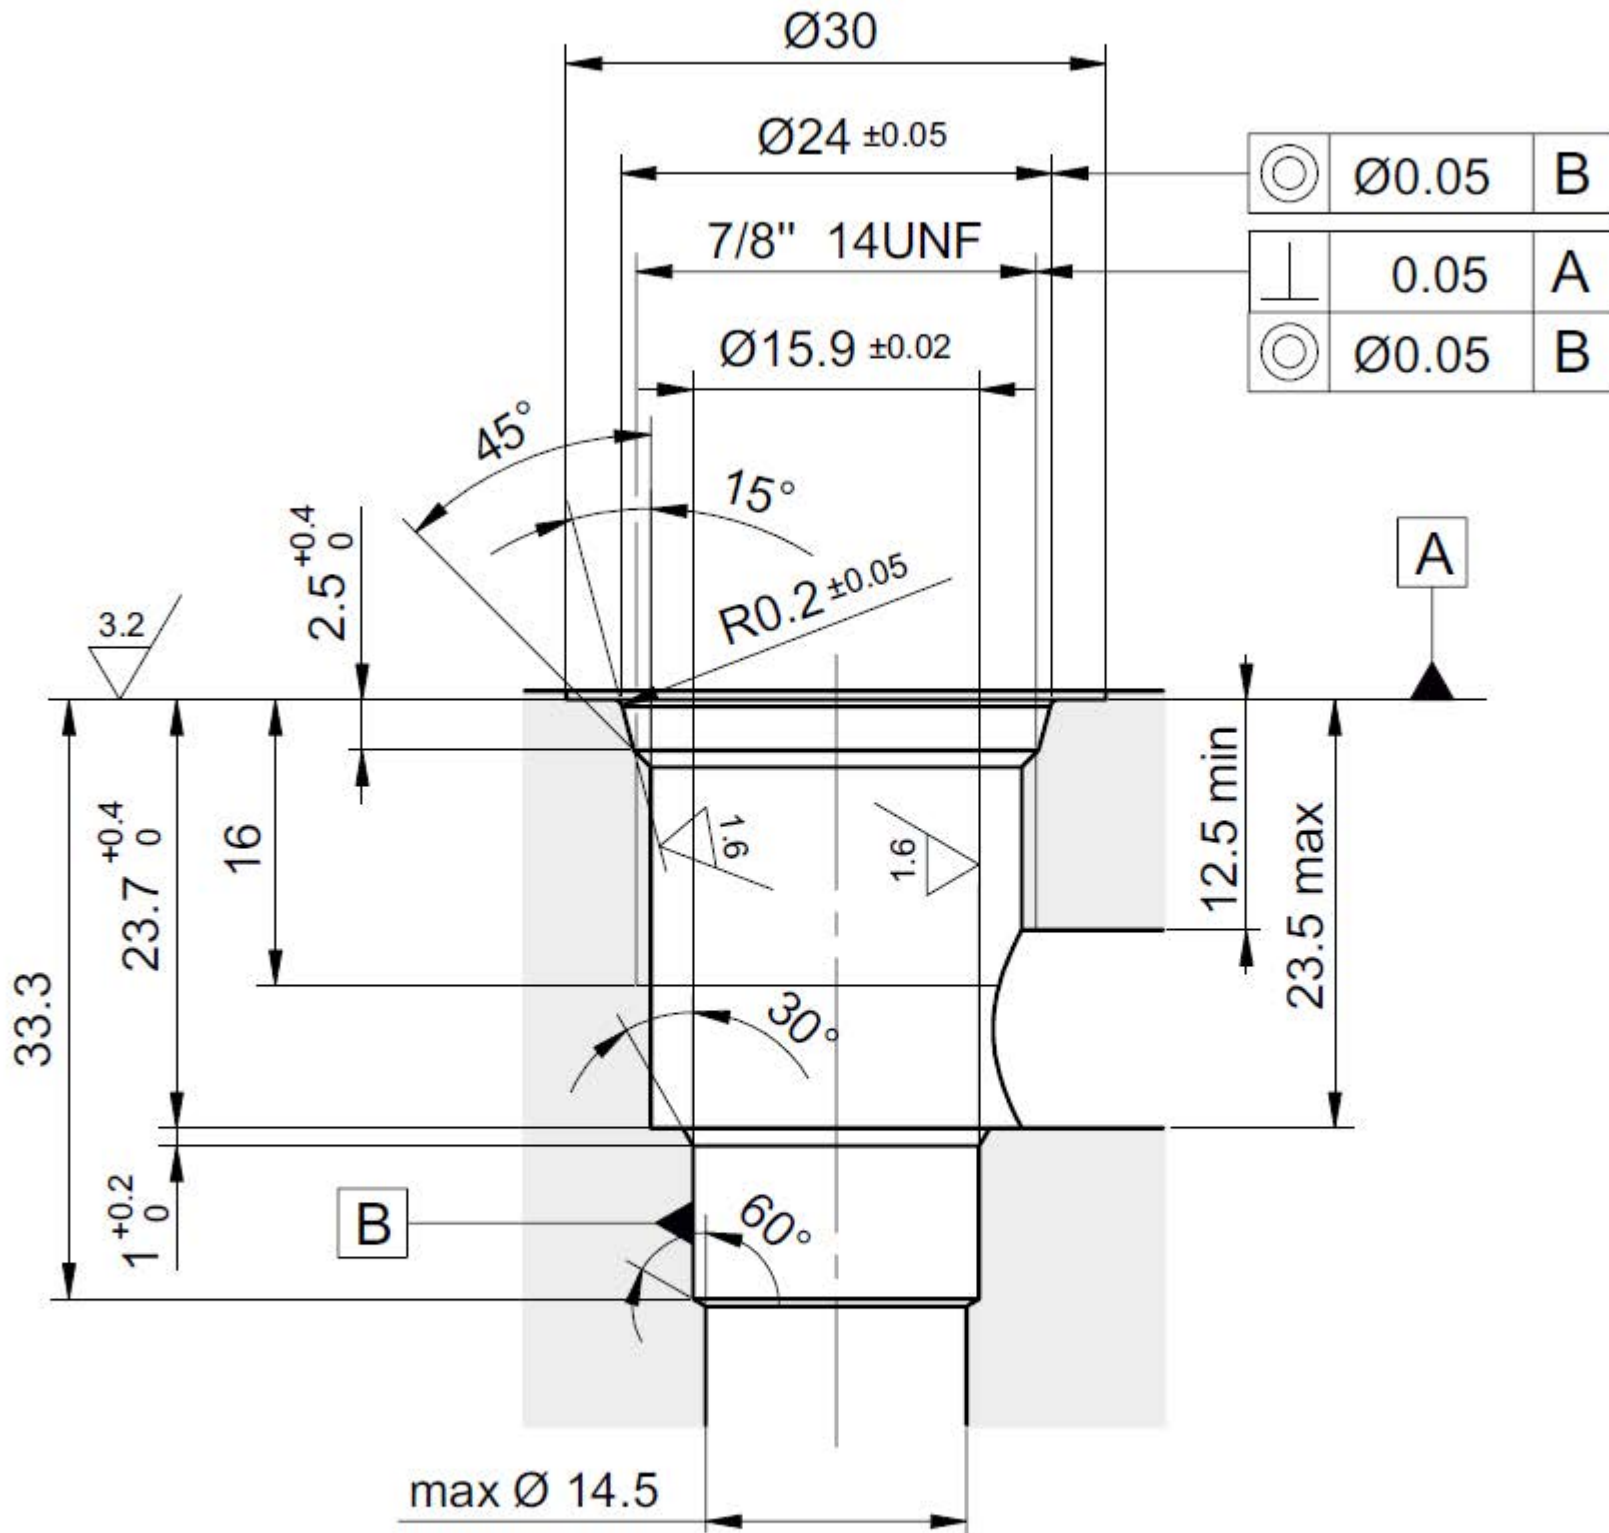

CD019007

7/8 14UNF

Plugs compatibility:

R78100033