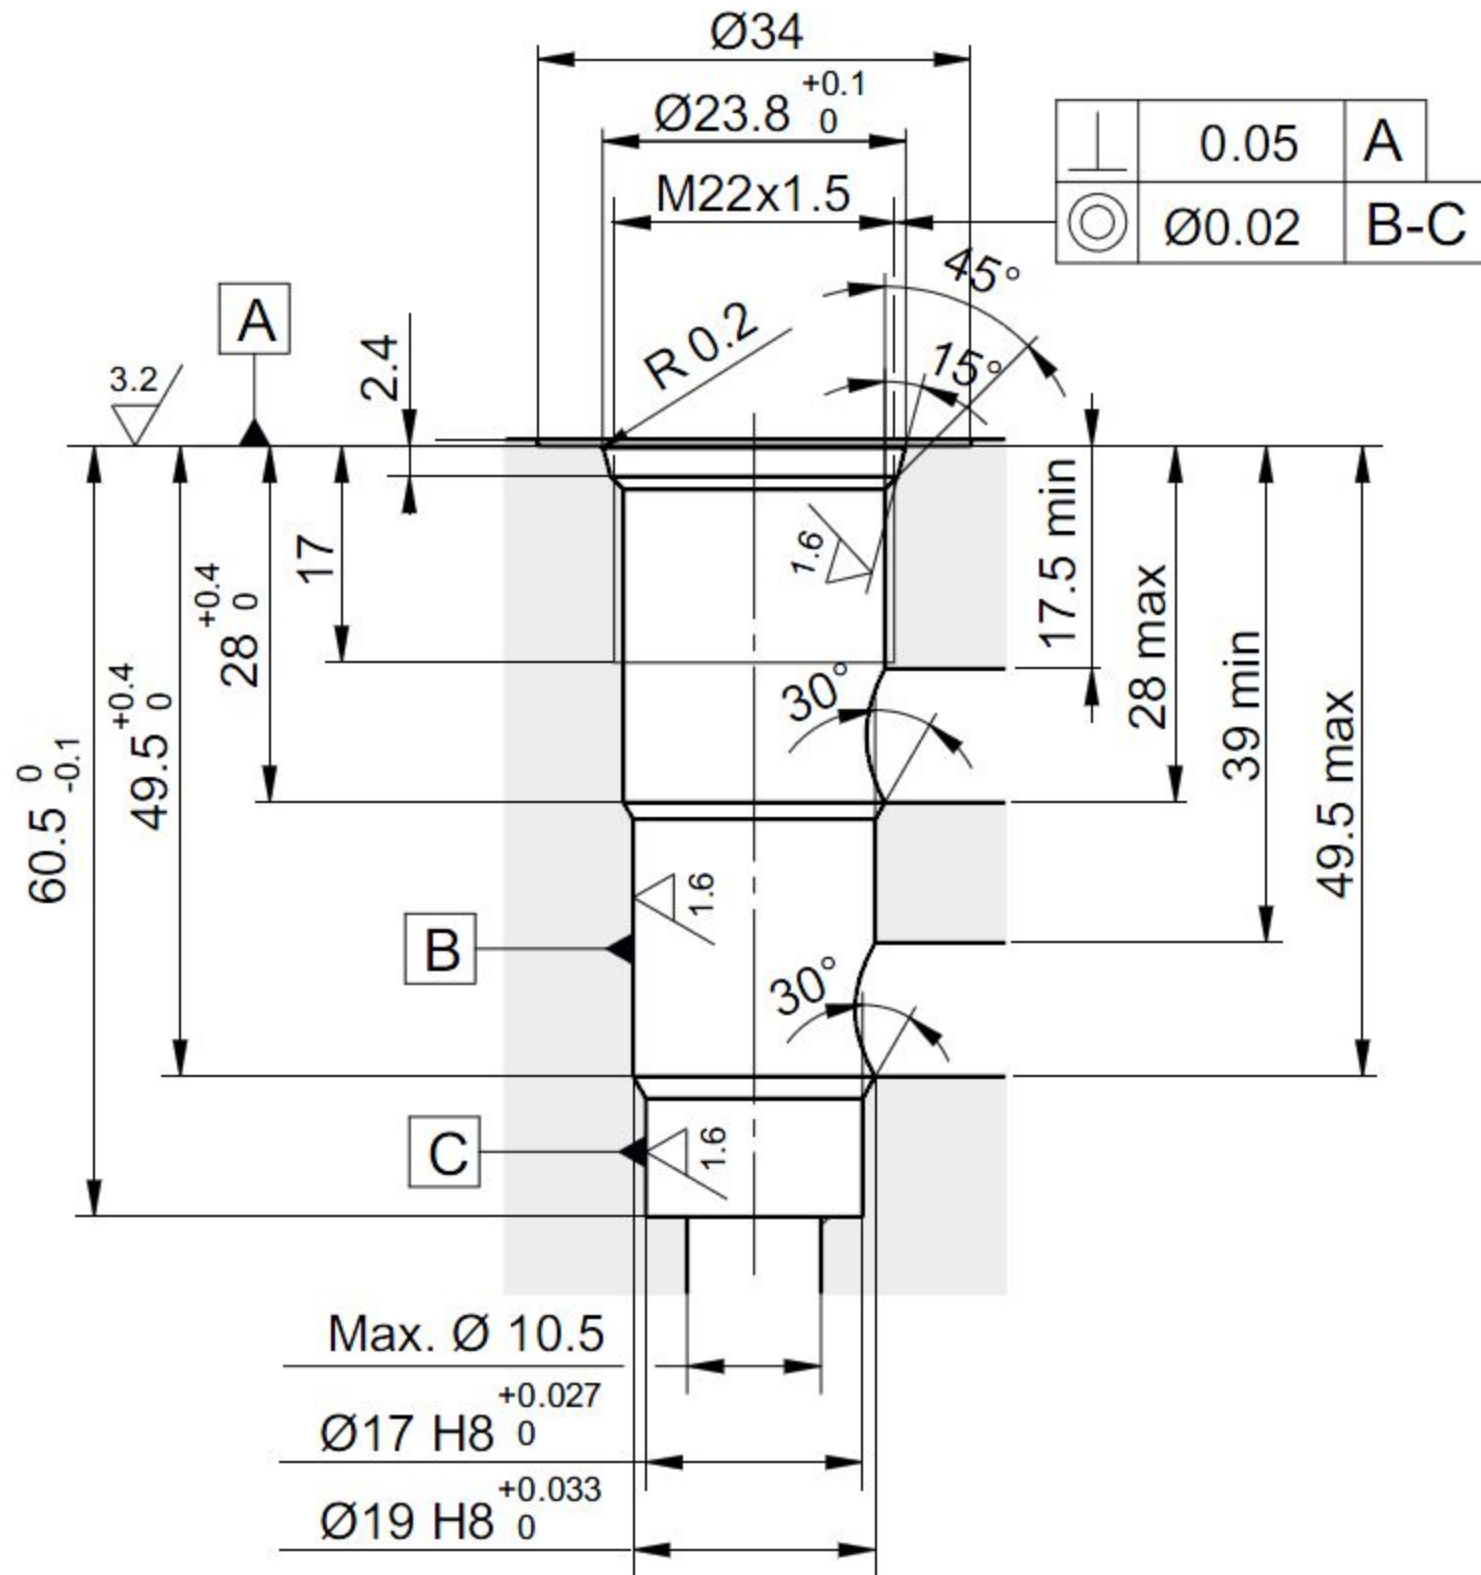

CN047002

M22X1.5

Plugs compatibility:

R78050014